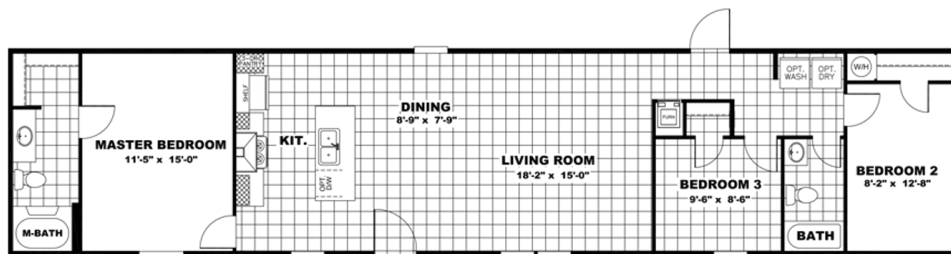

The Breeze I

The Breeze I Model number: 37SSP16723AH18

3 beds • 2 baths • 1152 sq.ft. • 16' width • 72' depth

Our home building facilities invest in continuous product and process improvements. Plans, dimensions, features, materials, specifications and availability are subject to change without notice or obligation. Renderings and floor plans are representative likenesses of our homes and may differ from the actual homes. We invite you to tour a Home Center near you and inspect the highest value in quality housing available or call (334) 749-7048 to speak with a Home Consultant. Copyright 2017, CMH. All rights reserved.