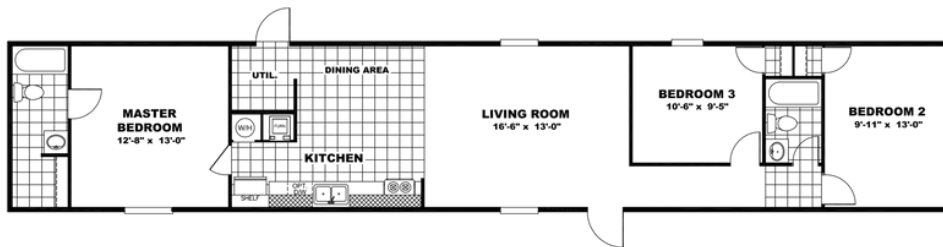

## Exhilaration Model number: 42TRU14763AH18

**3 beds • 2 baths • 1064 sq.ft. • 14' width • 76' depth**

Our home building facilities invest in continuous product and process improvements. Plans, dimensions, features, materials, specifications and availability are subject to change without notice or obligation. Renderings and floor plans are representative likenesses of our homes and may differ from the actual homes. We invite you to tour a Home Center near you and inspect the highest value in quality housing available or call (334) 749-7048 to speak with a Home Consultant. Copyright 2017, CMH. All rights reserved.