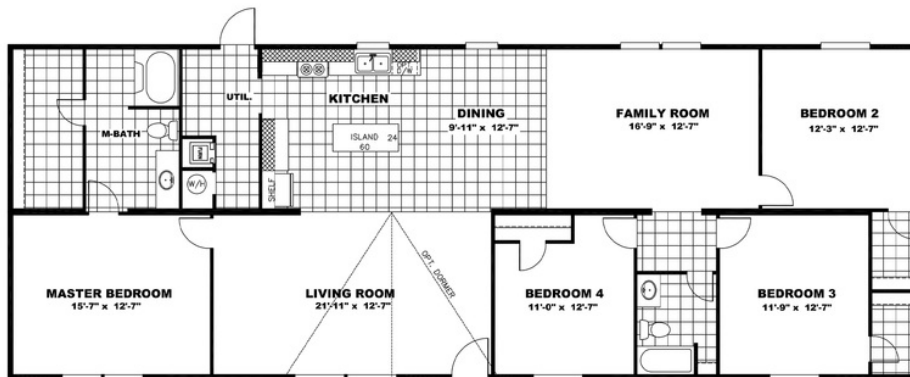

Wonder SOLD

Wonder SOLD Model number: 42TRU28724RH19
4 beds • 2 baths • 2016 sq.ft. • 28' width • 72' depth

Our home building facilities invest in continuous product and process improvements. Plans, dimensions, features, materials, specifications and availability are subject to change without notice or obligation. Renderings and floor plans are representative likenesses of our homes and may differ from the actual homes. We invite you to tour a Home Center near you and inspect the highest value in quality housing available or call (334) 749-7048 to speak with a Home Consultant. Copyright 2017, CMH. All rights reserved.

Wonder SOLD Model number: 42TRU28724RH19

4 beds • 2 baths • 2016 sq.ft. • 28' width • 72' depth

Our home building facilities invest in continuous product and process improvements. Plans, dimensions, features, materials, specifications and availability are subject to change without notice or obligation. Renderings and floor plans are representative likenesses of our homes and may differ from the actual homes. We invite you to tour a Home Center near you and inspect the highest value in quality housing available or call (334) 749-7048 to speak with a Home Consultant. Copyright 2017, CMH. All rights reserved.