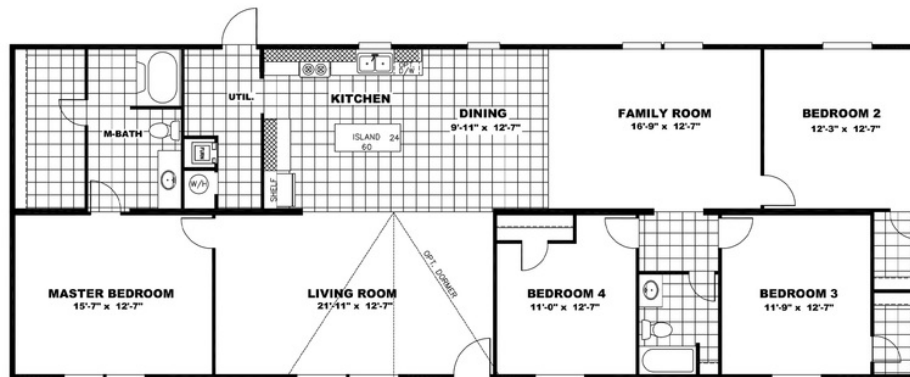

WONDER

WONDER Model number: 42TRU28724RH19

4 beds • 2 baths • 2016 sq.ft. • 28' width • 72' depth

Our home building facilities invest in continuous product and process improvements. Plans, dimensions, features, materials, specifications and availability are subject to change without notice or obligation. Renderings and floor plans are representative likenesses of our homes and may differ from the actual homes. We invite you to tour a Home Center near you and inspect the highest value in quality housing available or call (334) 749-7048 to speak with a Home Consultant. Copyright 2017, CMH. All rights reserved.

**WONDER** Model number: 42TRU28724RH19**4 beds • 2 baths • 2016 sq.ft. • 28' width • 72' depth**

Our home building facilities invest in continuous product and process improvements. Plans, dimensions, features, materials, specifications and availability are subject to change without notice or obligation. Renderings and floor plans are representative likenesses of our homes and may differ from the actual homes. We invite you to tour a Home Center near you and inspect the highest value in quality housing available or call (334) 749-7048 to speak with a Home Consultant. Copyright 2017, CMH. All rights reserved.