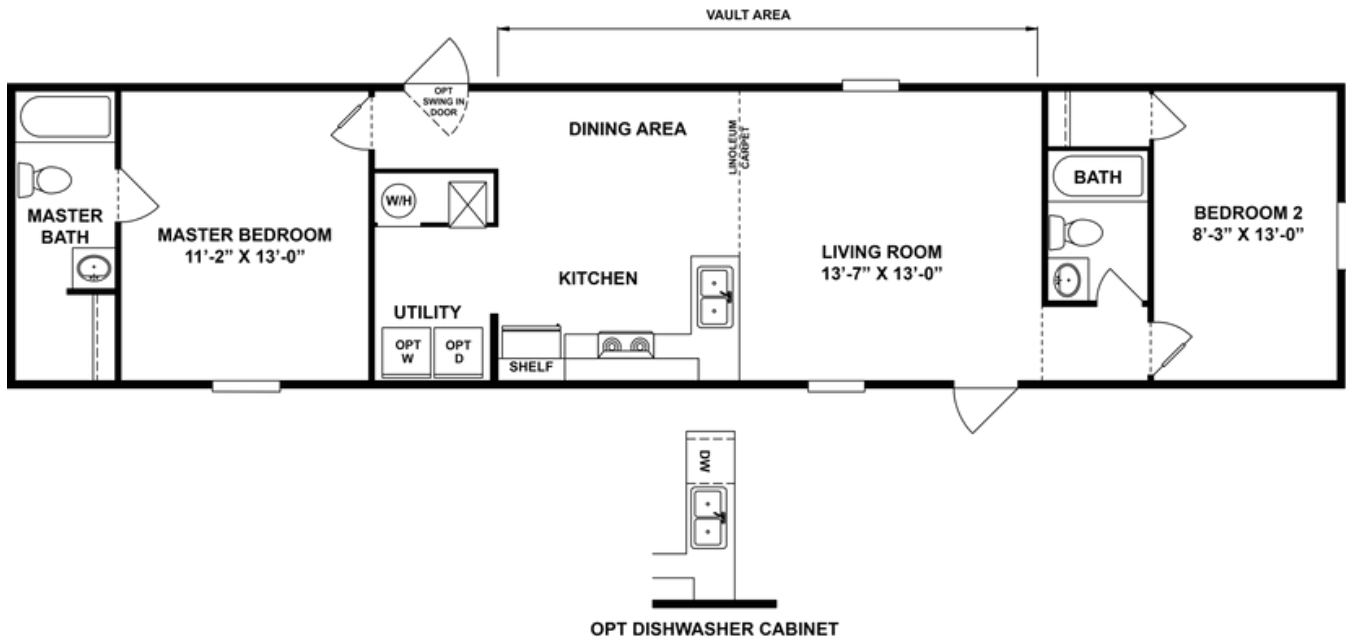

Delight Model number: 47TRU14602AH18

2 beds • 2 baths • 840 sq.ft. • 14' width • 60' depth

Our home building facilities invest in continuous product and process improvements. Plans, dimensions, features, materials, specifications and availability are subject to change without notice or obligation. Renderings and floor plans are representative likenesses of our homes and may differ from the actual homes. We invite you to tour a Home Center near you and inspect the highest value in quality housing available or call (334) 749-7048 to speak with a Home Consultant. Copyright 2017, CMH. All rights reserved.

<https://www.buyafreedomhome.com>

FREEDOM HOMES- OPELIKA

1900 COLUMBUS PARKWAY
OPELIKA, AL 36804

Monday - Thursday: 9am - 7pm
Friday: 9am - 6pm
Saturday: 9am - 5pm
Sunday: Closed

(334) 749-7048